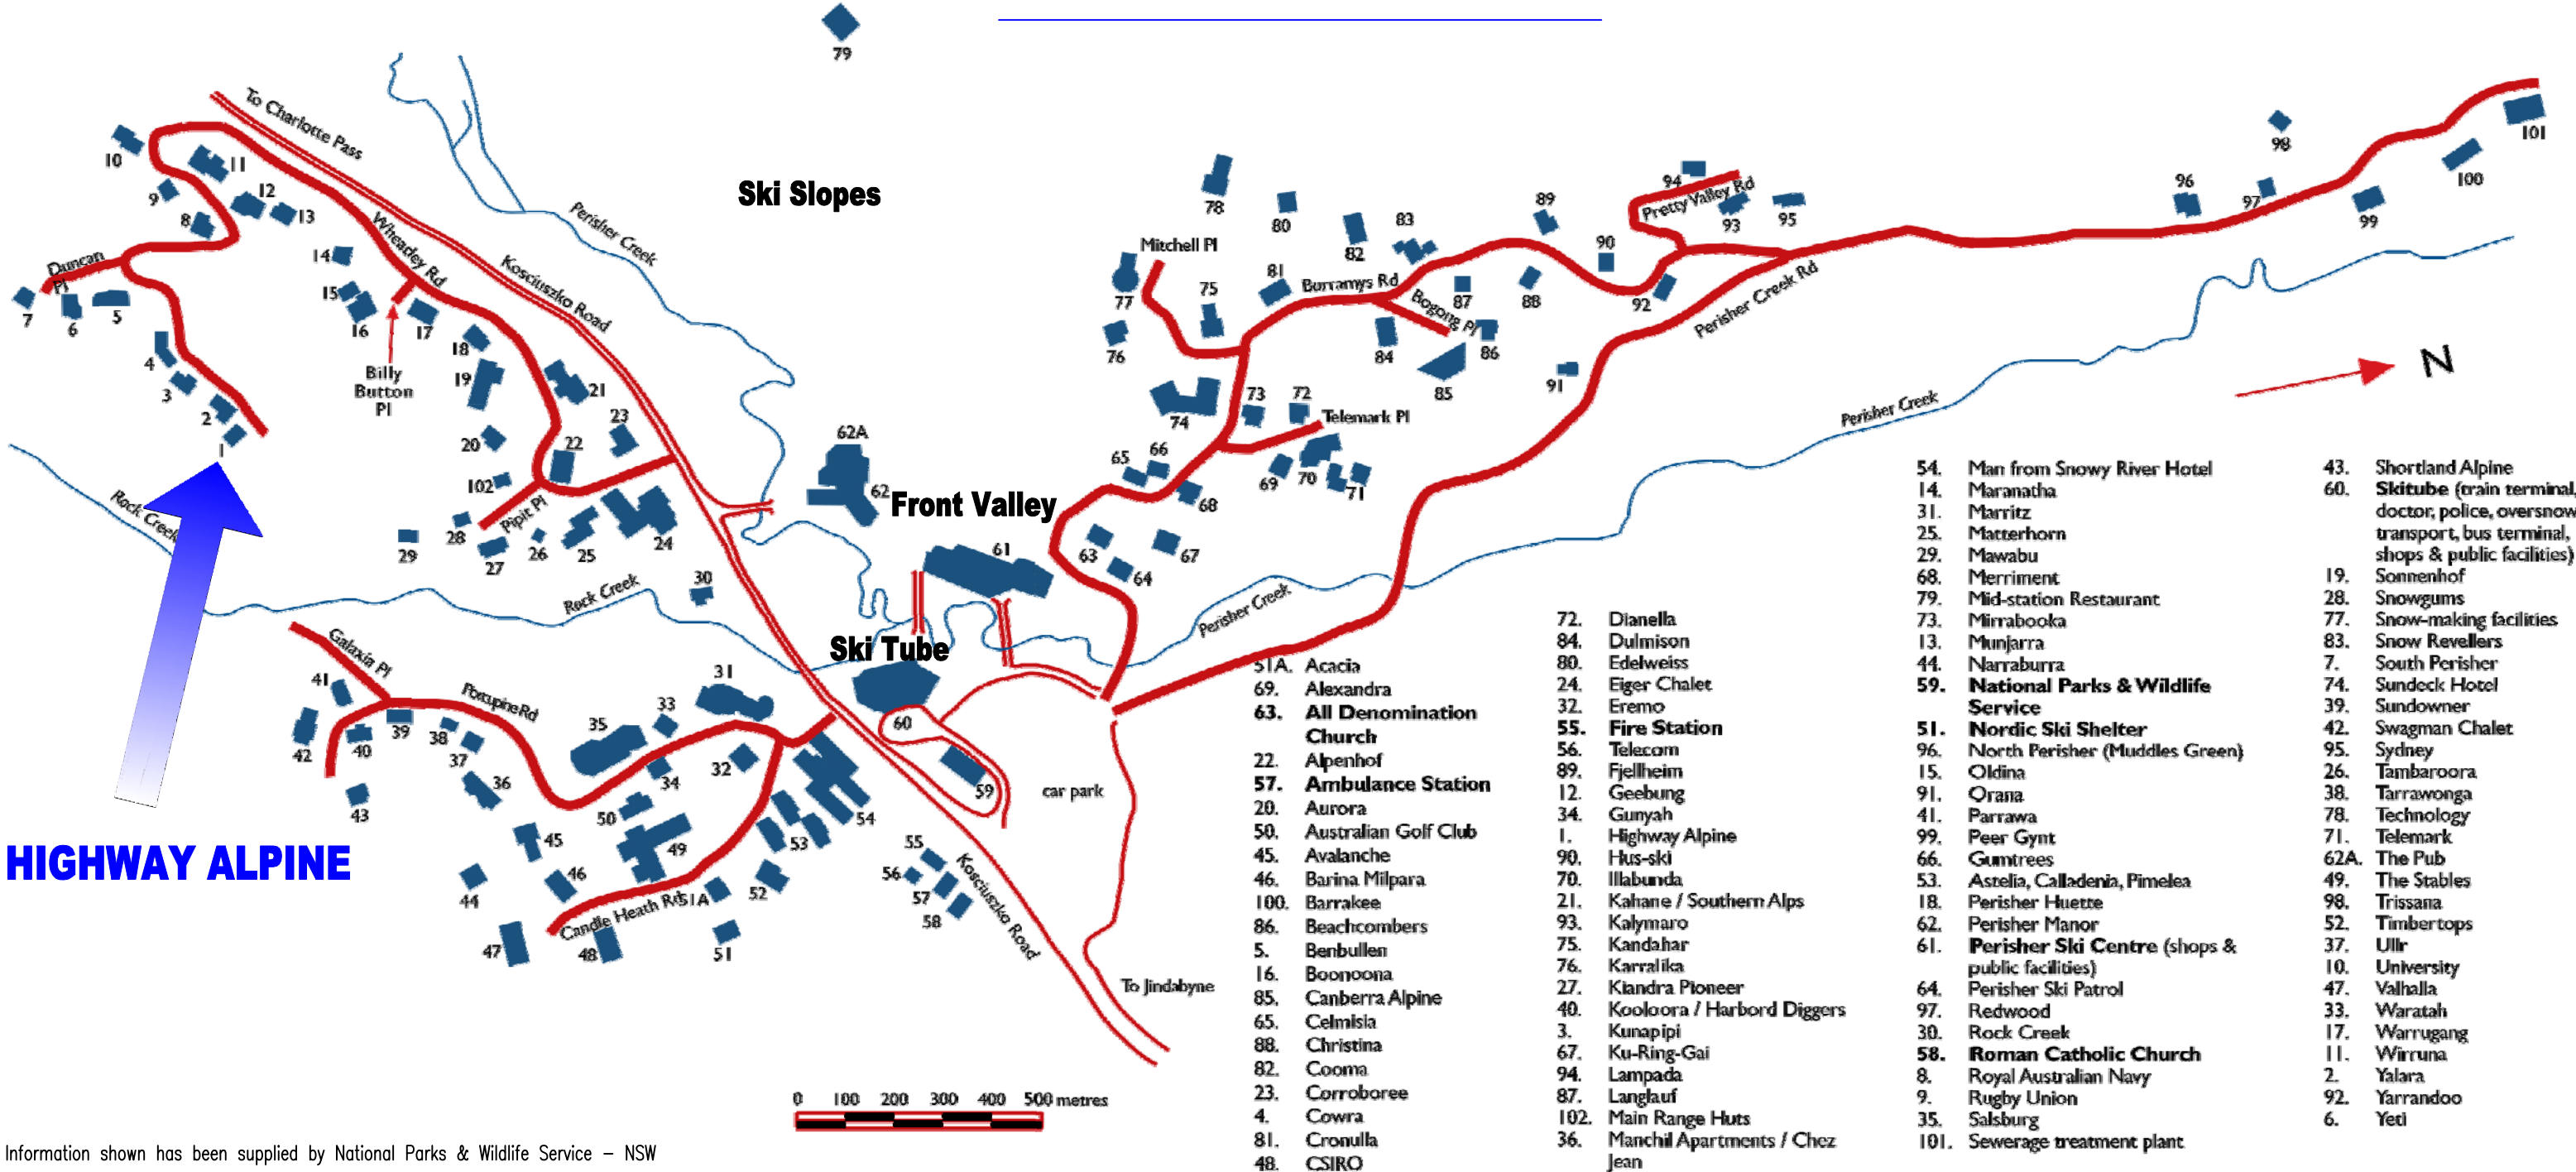

HIGHWAY ALPINE - SKI LODGE LOCATION MAP

HIGHWAY ALPINE

Information shown has been supplied by National Parks & Wildlife Service - NSW

- | | | |
|------------------------------------|---|---|
| 72. Dianella | 54. Man from Snowy River Hotel | 43. Shortland Alpine |
| 84. Dulmison | 14. Maranatha | 60. Skitube (train terminal, doctor, police, oversnow transport, bus terminal, shops & public facilities) |
| 80. Edelweiss | 31. Murriz | 25. Matterhorn |
| 24. Eiger Chalet | 29. Mawabu | 68. Merriment |
| 32. Eremo | 73. Mirrabooka | 13. Munjarra |
| 55. Fire Station | 13. Narraburra | 44. Narraburra |
| 56. Telecom | 59. National Parks & Wildlife Service | 19. Sonnenhof |
| 89. Fjellheim | 51. Nordic Ski Shelter | 28. Snowgums |
| 12. Geebung | 96. North Perisher (Muddles Green) | 77. Snow-making facilities |
| 34. Gonyah | 15. Oldina | 83. Snow Revellers |
| 1. Highway Alpine | 91. Orana | 7. South Perisher |
| 90. Hus-ski | 41. Parrawa | 74. Sundeck Hotel |
| 70. Illabunda | 99. Peer Gynt | 39. Sundowner |
| 21. Kahane / Southern Alps | 66. Guntrees | 42. Swagman Chalet |
| 93. Kalyvaro | 53. Astelia, Calladenia, Pimelea | 95. Sydney |
| 75. Kandahar | 18. Perisher Huette | 26. Tambaroora |
| 76. Karralika | 62. Perisher Manor | 38. Tarrawonga |
| 27. Kandra Pioneer | 61. Perisher Ski Centre (shops & public facilities) | 78. Technology |
| 40. Kooloora / Harbord Diggers | 64. Perisher Ski Patrol | 71. Telemark |
| 3. Kunapipi | 97. Redwood | 62A. The Pub |
| 67. Ku-Ring-Gai | 30. Rock Creek | 49. The Stables |
| 94. Lampada | 58. Roman Catholic Church | 98. Trissana |
| 87. Langlauf | 8. Royal Australian Navy | 52. Timbertops |
| 102. Main Range Huts | 9. Rugby Union | 37. Ullr |
| 36. Manchil Apartments / Chez Jean | 35. Salsburg | 10. University |
| | 101. Sewerage treatment plant | 47. Valhalla |
| | | 33. Waratah |
| | | 17. Warrugang |
| | | 11. Wirruna |
| | | 2. Yalara |
| | | 92. Yarrandoo |
| | | 6. Yeti |